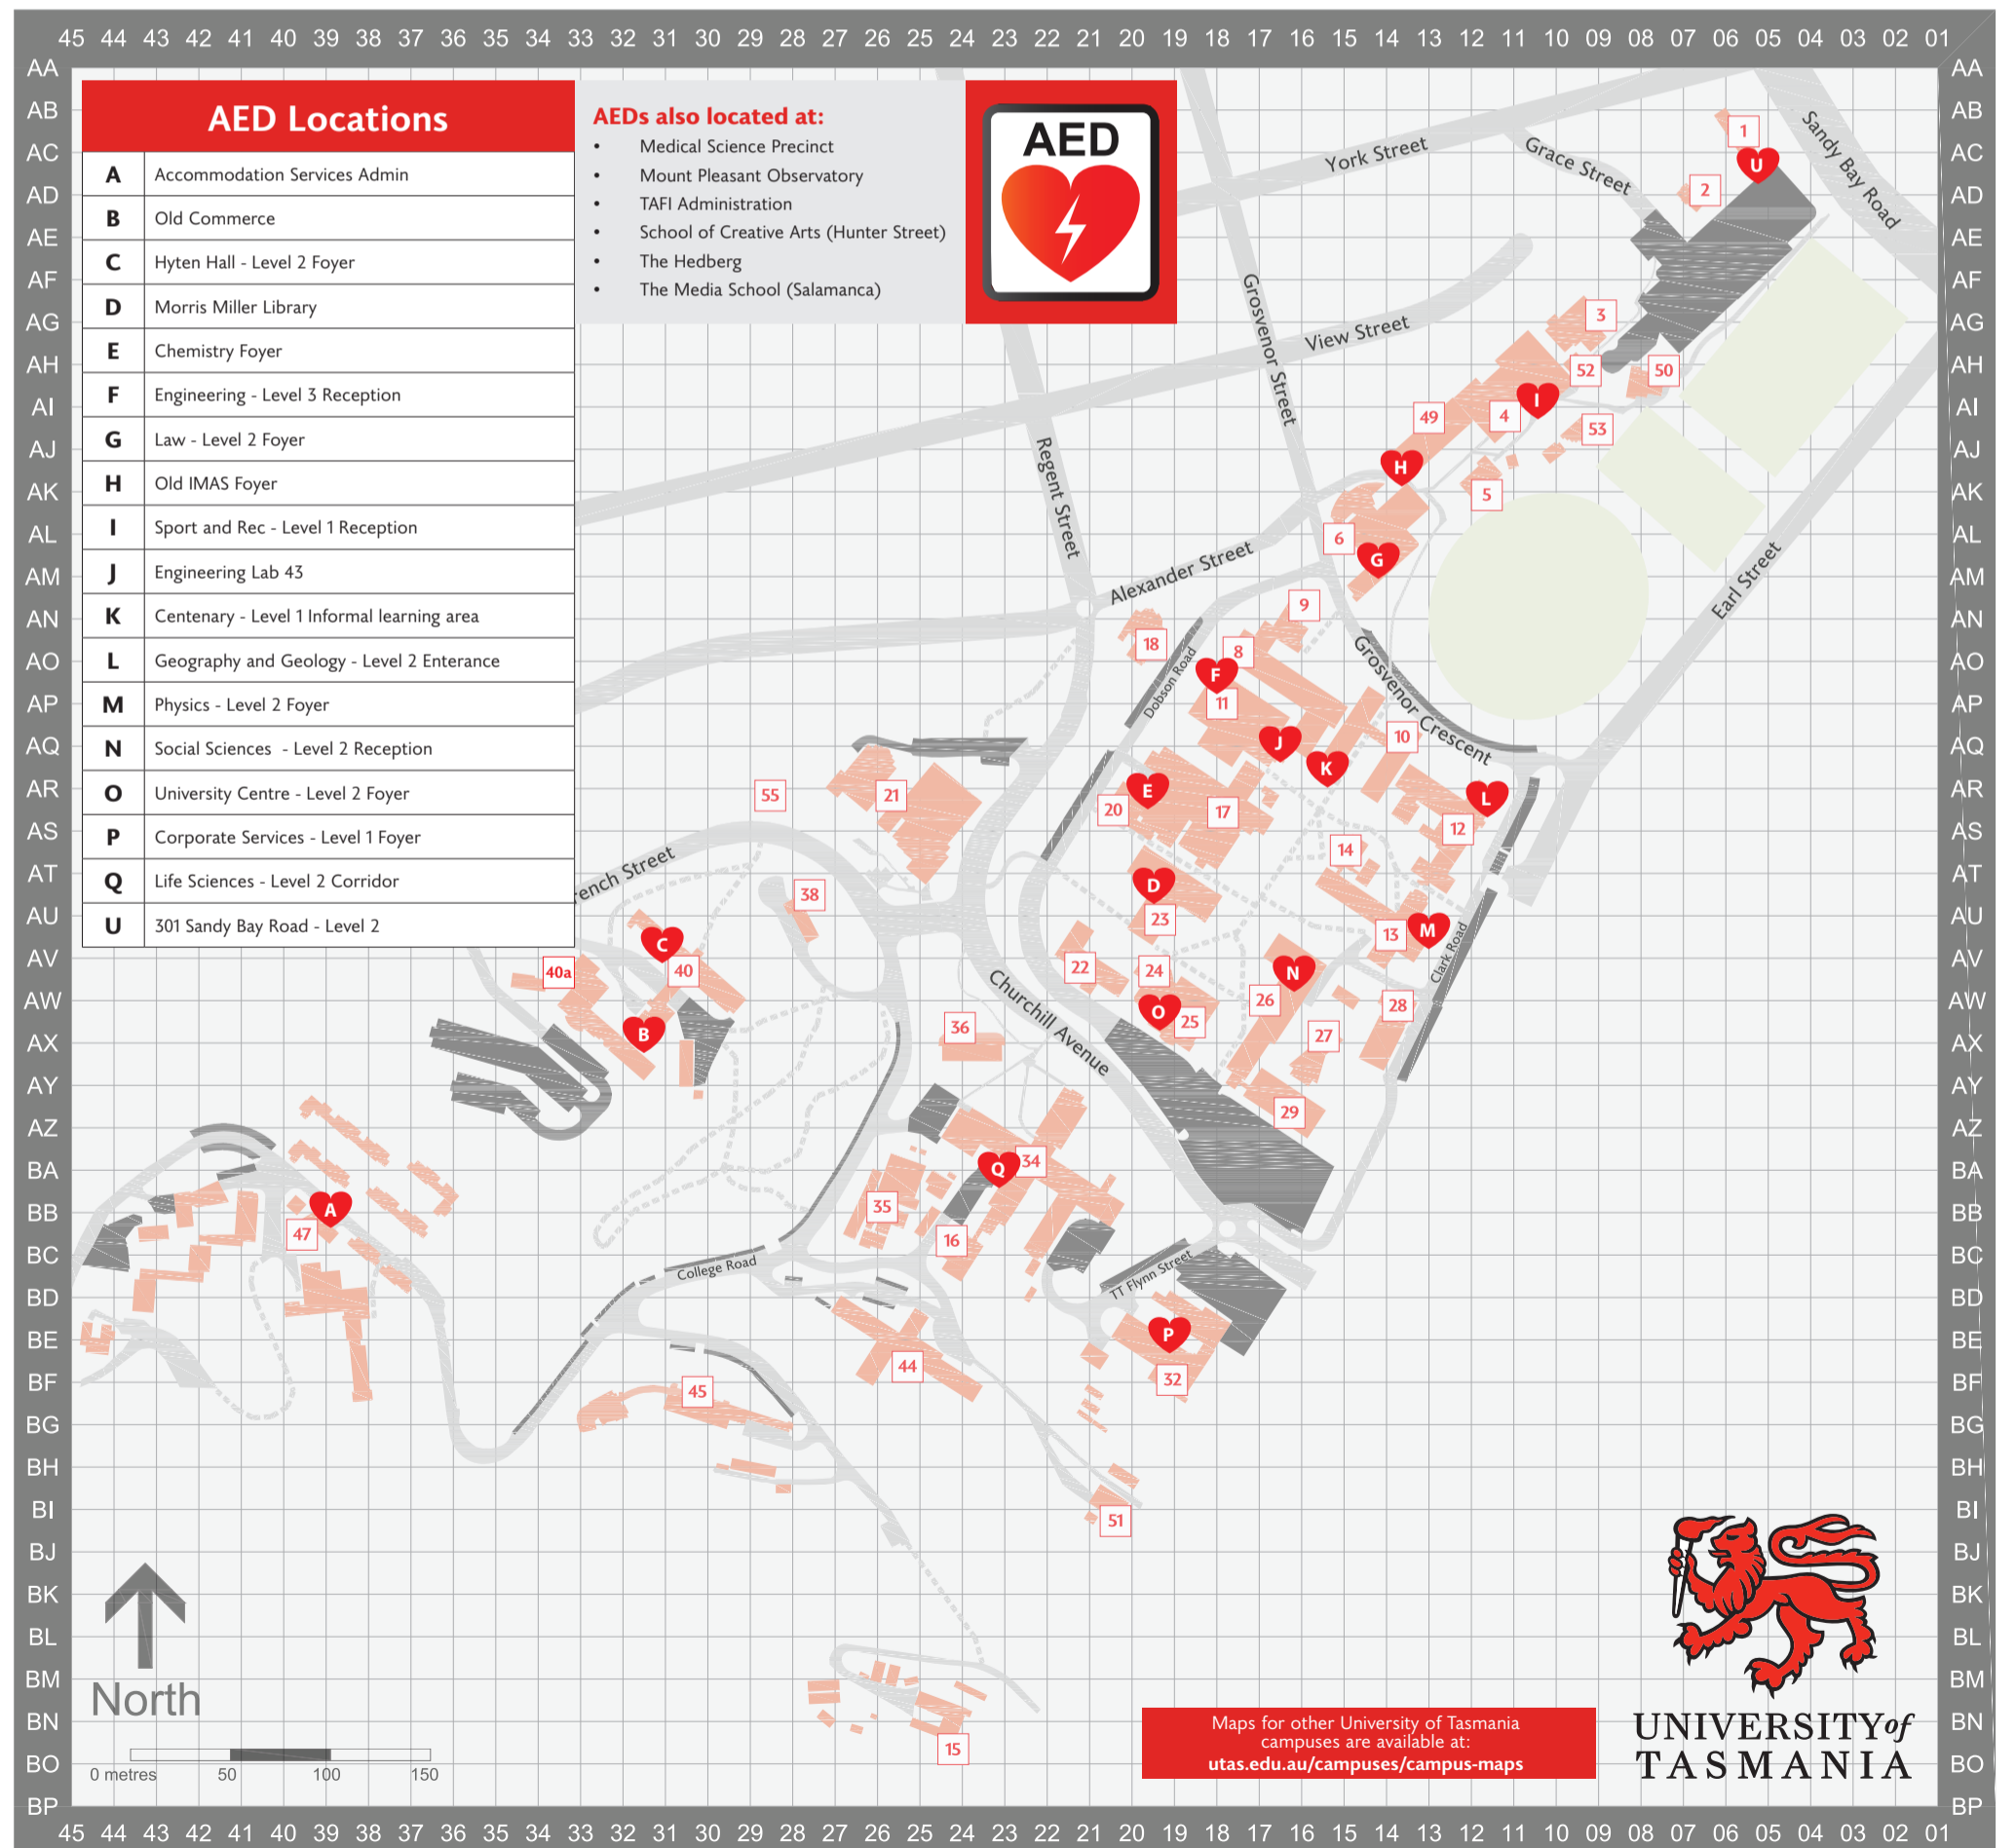

Sandy Bay Campus - AED Locations

	Grid Ref.	No.
301 Sandy Bay Road	AC06	1
6 Grace Street	AD07	2
Accommodation Services	BB39	47
Administration Building	AW21	22
Agricultural Science	BA22	34
Arts Lecture Theatre	AX16	27
Centenary Building	AR15	10
Central Science Laboratory	AR19	17
Chemistry	AR19	17
Child Care Centre (Lady Gowrie)	AG10	3
Child Care Cottage	AJ10	53
Christ College	BB39	47
Classics Museum, John Elliott	AX19	25
CODES - Centre for Ore Deposit and Earth Sciences	AS13	12
Co-op Bookshop	AS25	21
Community Health Clinic	AH10	52
Computing and Information Technology	AR15	10
Corporate Services Building	BE20	32
Cricknet Pavilion	AK12	5
CSIRO	BF31	45
Earth Sciences	AS13	12
Education	AW31	40
Engineering	AP16	8
Engineering Workshop	AQ18	11
English Language Centre	AW31	40

Psychology	AX17	26
Psychology Research Centre	AX14	28
Refectory (The Ref)	AS25	21
Research House	AU28	38
Research Office	AC06	1
Riawunna	AX17	26
Rugby Club	A108	50
Sciences and Engineering, College of	AR15	10
Security	AD07	2
Social Sciences	AX17	26
Source Wholefoods	AR29	55
Steps Building	BI21	51
Student Administration	AU19	23
Tasmanian Institute of Agriculture (TIA)	BC24	16
Tasmanian Institute of Learning and Teaching (TILT)	AS25	21
Tasmanian School of Business and Economics (TSBE)	AR15	10
Tasmania University Union (TUU)	AS25	21
Trade Table Cafe	AR15	10
TUU Building	AS25	21
Unigym	A111	4
University Apartments	BB39	47
University Centre	AX19	25
University Club	AO20	18
University Foundation	AO20	18
Zoology	BA22	34

Maps for other University of Tasmania campuses are available at: utas.edu.au/campuses/campus-maps