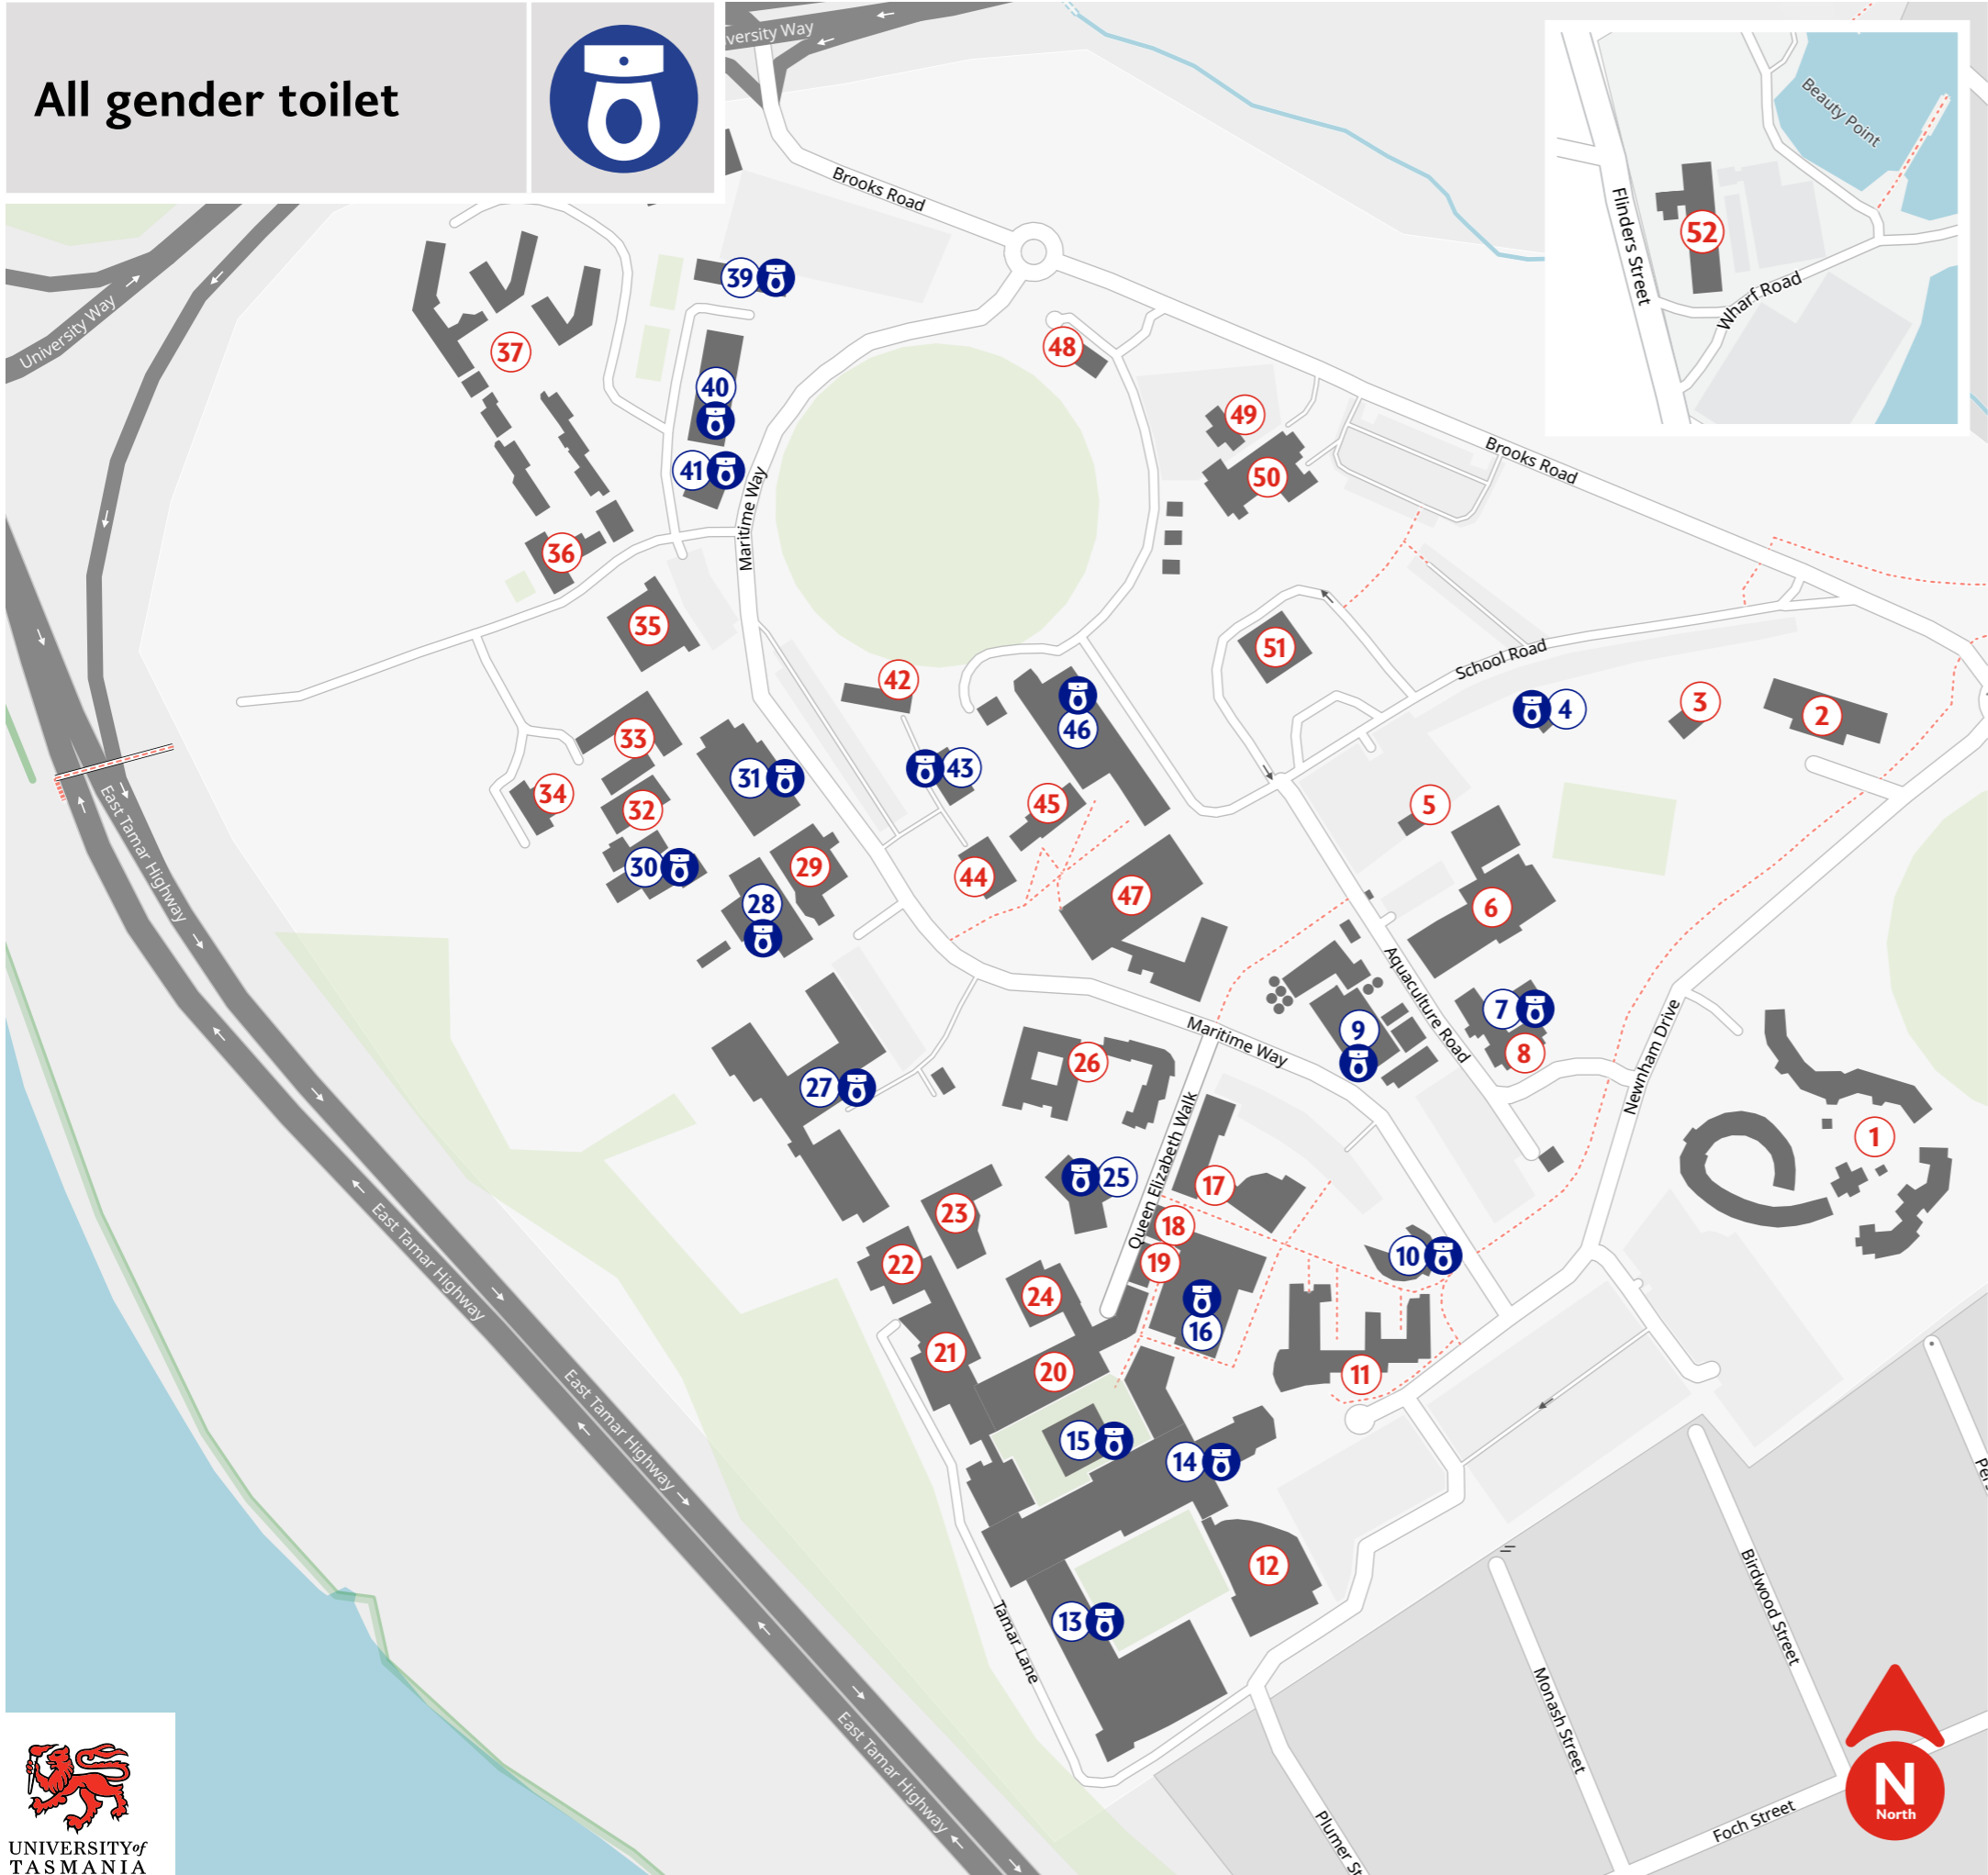

# Newnham Campus All Gender Toilet Guide

Location/Building	Ref #	Floor Code	Room Code
AMC AUV Lab	41	L01	113 114
Building A: Education, ITS	13	L02	286B
Building B: Admin and Library	14	L01	1998A
Building F: English Language Centre	15	L01	110
Building G: Human Movement	16	L01 L02	148 225
Building K: Riawunna	10	L01	110 112
Building R: Aquaculture	9	L01	108
Building S: Geography & Spatial Sciences, Chemistry, Centre	46	L03	315
Building T8: AMS Office	7	L01	120
Building T1	4	L01	107
Building Y: Student Services	25	L01	110A 110B
Cavitation Research Laboratory	39	L02	202A
Communal Centre: Saltz Restaurant and Cafe, Seafarers Unibar	31	L01	114 115
Electro Technology Laboratory	43	L02	204
Model test basin	40	L01	103
Norfolk Hall	30	L01	111
Swanson Building	27	L03	F118
Simulator	28	L01	112 121